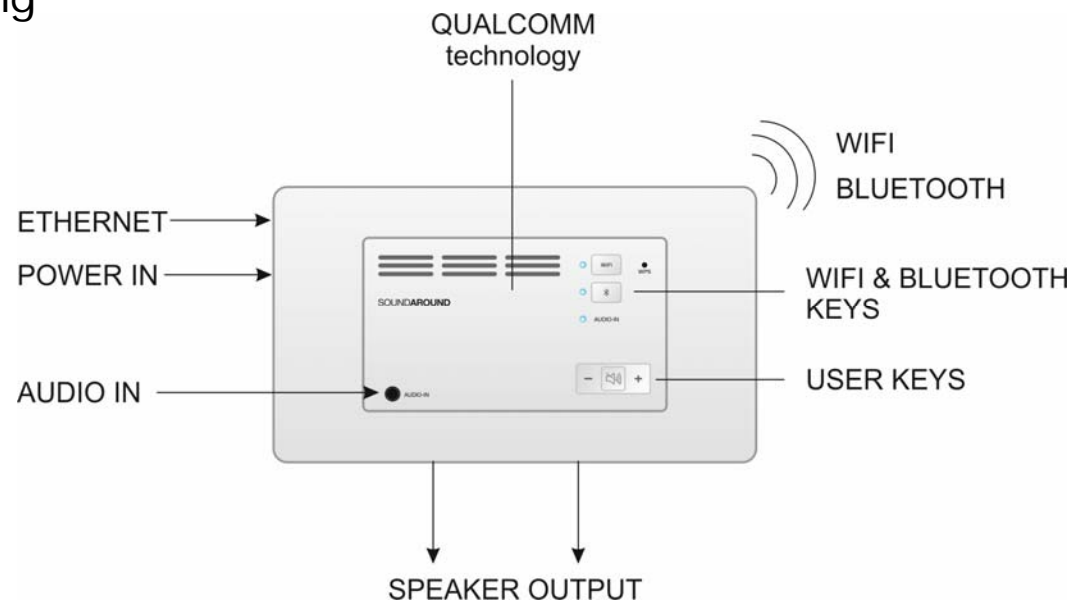

Control is simple using our App. The App allows you to access your music library, stream from the internet, enjoy your music services, listen to different songs in different rooms, control one or all of your speakers at the same time and adjust the volume.

# SOUNDAROUND Wi-Fi System

This new In-Wall Wi-Fi SOUNDAROUND System provides a Multiuser - Multiroom Audio solution, powered by QUALCOMM technology.

The system comprises three basic elements:

- ✓ **In-wall WIFI Audio Controller**
- ✓ **Jukebox All Play App (iOS & ANDROID)**
- ✓ **Standard Router**

# SOUNDAROUND Wi-Fi System

## Features

Controller with **3 audio sources**:

- WI-FI streaming
- BLUETOOTH streaming
- AUDIO-IN