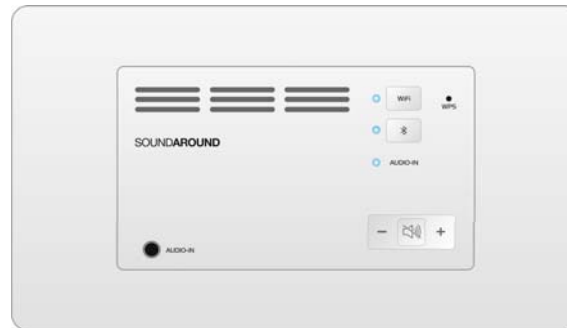

## 1. In-Wall Wi-Fi SOUN DAROUND Controller